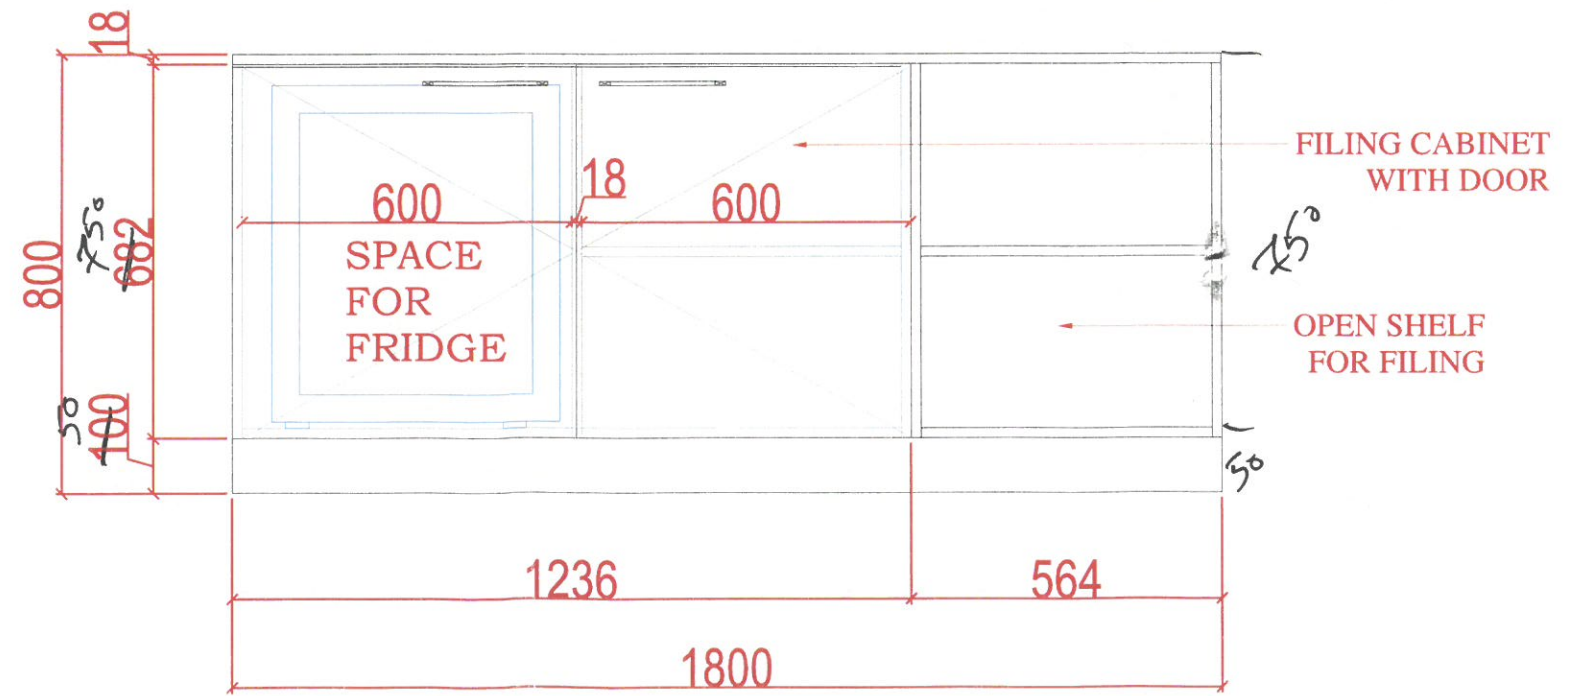

Elevations

www.wood-styles.com

Copyright of designs shown herein is retained by this office. Authority is required for any reproduction. © Copyright Wood-styles Ltd.

Nigeria, Lagos +234 80 9037 9888

Email: info@wood-styles.com

Project
FTMB
IKOYI. LAGOS
Owner

Date	Description
DSD-V1-ID-13/4/2024 - REV1	
DSD-V1-ID-14/6/2024 - REV2	

FOR APPROVAL

Project No. : --
Scale : N/A
Drawn by : OBJ
Checked : OBJ
Cad File : CAD_FILE

Sheet title
Ground Floor
Credenza
Floor Plan / Elevations

Dwg No.	No.
WS-DS-SD-FT-004	SHEET 1