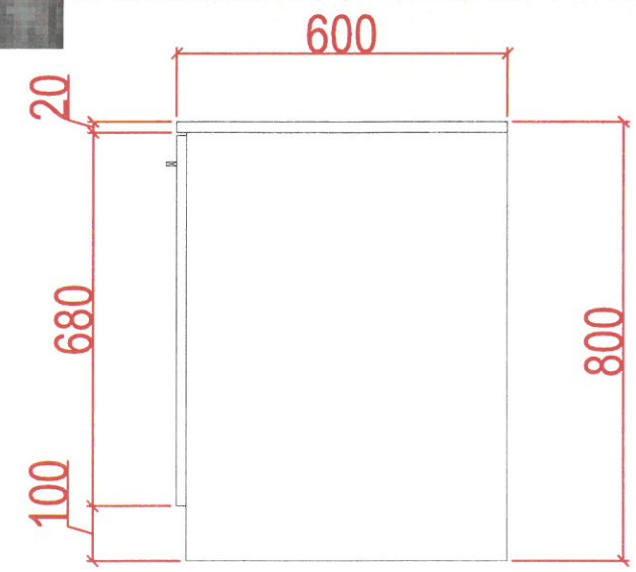

MBW

709/P24-002

Credenza

6 NUMBERS

Executive 1,2,3,4,5 office / Company secretary

Sideboard L1800xD600xH800mm in laminate finish+inner shelves+cabinet doors+lock

StarWood 18

floor plan

Side

Elevations

www.wood-styles.com

Copyright of designs shown herein is retained by this office. Authority is required for any reproduction. © Copyright Wood-styles Ltd.

Nigeria, Lagos +234 80 9037 9888

Email: info@wood-styles.com