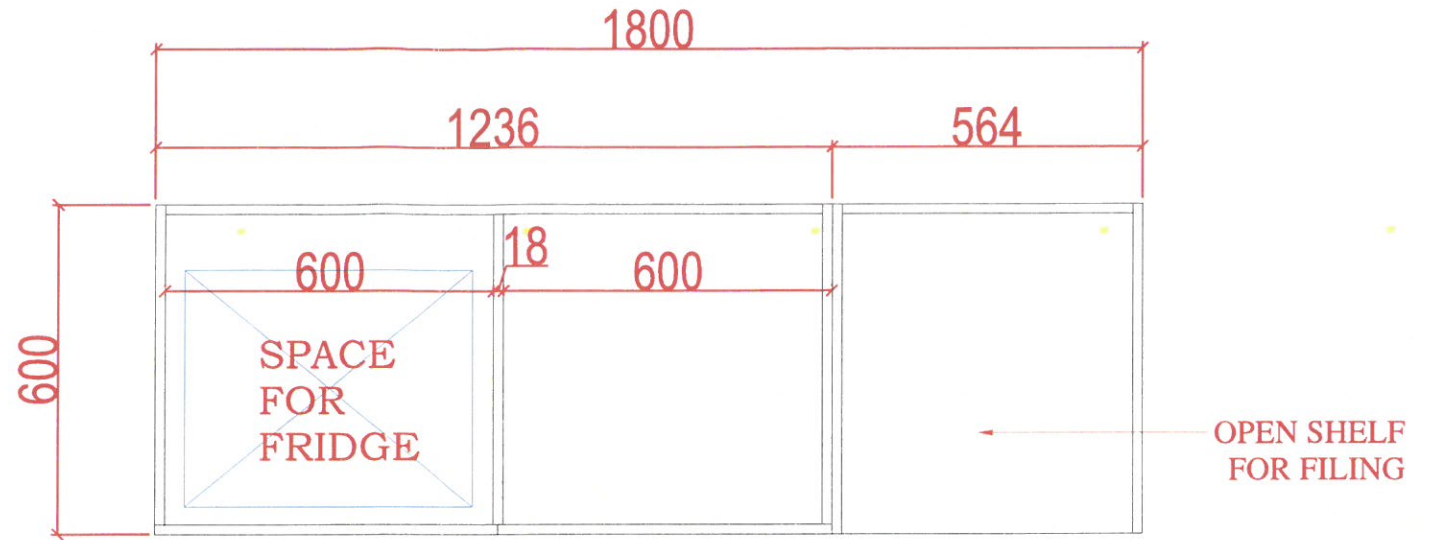

MBW

709/P24-002

Credenza

6 NUMBERS

Executive 1,2,3,4,5 office / Company secretary

Sideboard L1800xD600xH800mm in laminate finish+inner shelves+cabinet doors+lock

StarWood 18

floor plan

Side

Elevations

www.wood-styles.com

Copyright of designs shown herein is retained by this office. Authority is required for any reproduction. © Copyright Wood-styles Ltd.

Nigeria, Lagos +234 80 9037 9888

Email: info@wood-styles.com